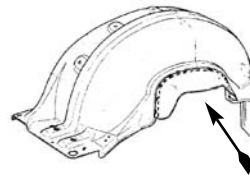

**POWER STEERING BOX
SEAL KIT**

1973-1978 Regal
SBK610\$ 75.00 Kit

**STEERING GEAR LOWER PITMAN
SHAFT SEAL KIT**

1973-1987 Regal, Grand National, GNX
PSK577\$ 19.50 Kit

STEERING COUPLER

1973-1977 All with power steering

SC677\$49.50 Each

**POWER STEERING
RESERVOIR CAP**

1986-1987 Grand National, GNX, T-Type
SRC827\$9.75 Each

**Secure Online Ordering
oldbuickparts.com**

UPPER CONTROL ARMS

1982-1987 Regal, Grand National, GNX., T-Type
Includes Ball Joint and UCA Shaft

Driver Side LH

UCA827L\$149.50 Each

Passenger Side RH

UCA827R\$149.50 Each

FENDER SPLASH APRONS

A-Arm Splash Shields. 2 Piece Set.
Die cut masticated rubber

1981-1987 Regal, T-Type, Grand National, GNX
FA817\$23.00 Set