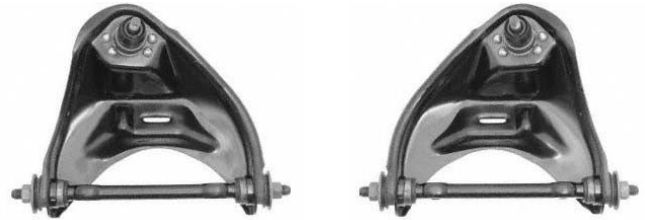

**DELUXE
FRONT END KIT**

INCLUDES
SHAFTS, BUSHINGS, LOWER BALL JOINTS
UPPER BALL JOINTS, OUTER TIE ROD ENDS
STABILIZER LINK KIT, CONTROL ARM BUMPERS

1971-1977 Regal
FEK717\$196.00 Each

**Group 06
Front Suspension -
Steering**

**POWER STEERING BOX
SEAL KIT**

1973-1978 Regal
SBK610\$ 75.00 Kit

**STEERING GEAR LOWER PITMAN
SHAFT SEAL KIT**

1973-1987 Regal, Grand National, GNX
PSK577\$ 19.50 Kit

STEERING COUPLER

1973-1977 All with power steering

SC677\$49.50 Each

**POWER STEERING
RESERVOIR CAP**

1986-1987 Grand National, GNX, T-Type
SRC827\$9.75 Each

**Secure Online Ordering
oldbuickparts.com**

UPPER CONTROL ARMS

1982-1987 Regal, Grand National, GNX., T-Type
Includes Ball Joint and UCA Shaft