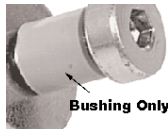

**Group 10 continued
Glass - Doors - Cowl - Wiper
Dash - Weatherstrip**

DOOR HINGE PIN

1976-1987 Regal - All As Required
HP670 .....$4.00 Each

DOOR HINGE PIN BUSHING

1976-1987 Regal - All As Required
HB820 (Thick for 0.490 Holes)....$1.75 Each
HB310 (Thin for 0.410 Holes).....$1.00 Each

DOOR HINGES

1982-1987 Regal, GN, GNX (2 door models)
DH827UR (R.H. Upper) .....$115.00 Each

1982-1987 Regal, GN, GNX (2 door models)
DH827UL (L.H. Upper) .....$115.00 Each

1982-1987 Regal, GN, GNX (2 door models)
DH827L (Lower R or L).....$79.50 Each

DOOR LOCK STRIKER

1973-1976 Regal
DS716 .....$19.50 Each

LS-716

1973-1976 Regal
LS716 (Gray Silencer Bushing)$1.25 Each

1978-1987 Regal, GN, GNX
DS645 .....$7.50 Each

FUEL TANK DOOR BUMPER

1982-1987 Regal, GN, GNX (2 required)
LB820 .....$3.00 Each

POWER WINDOW MOTOR

1982-1987 Regal, Grand National, GNX (NEW)
WM827 .....$49.50 Each

1982-1987 Regal, Grand National, GNX (NEW)
WM827D AC DELCO .....$59.00 Each

POWER WINDOW SWITCH

DRIVER SIDE

1982-1987 Regal (Switch and Escutcheon)
PWS827 (Driver's Door) .....$23.00 Each

PASSENGER SIDE

1982-1987 Regal (Switch and Escutcheon)
PWS827S (Passenger's Door).....$23.00 Each

POWER DOOR LOCK ACTUATOR

This is a premium quality replacement. Beware of cheap actuators sold elsewhere

1977-1987 Regal, GN, GNX
DLA776 .....$79.50 Each

WINDOW ROLLERS

Window Regulator Roller
1982-1987 Regal, GN, GNX
WR747 .....$7.50 Each

Window Regulator Lower Balance Arm Roller
1980-1987 Regal, GN, GNX
WR727 .....$2.00 Each