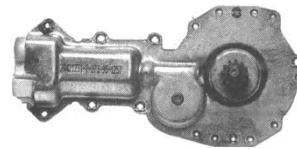

POWER WINDOW MOTOR

1982-1987 Regal, Grand National, GNX (NEW)
WM827\$49.50 Each

1982-1987 Regal, Grand National, GNX (NEW)
WM827D AC DELCO\$59.00 Each

POWER WINDOW SWITCH

DRIVER SIDE

1982-1987 Regal (Switch and Escutcheon)
PWS827 (Driver's Door)\$23.00 Each